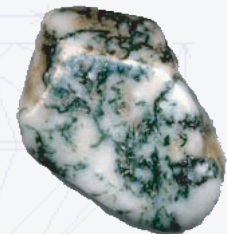

Value

Medium Naturally-cut Blue Lazurite

Type: Malachite
Cut: Round
Size: Large
Color: Green
Accent: Black
Harness: Healer's
Gem (MM1)
Value: $506 + 8d6$

Value

Large Round-cut Black
on Green Malachite

Type: Mother-of-Pearl
Cut: Cabochon
Size: Small
Color: Translucent
Harness: Gem of Insight
(MM2)
Value: $60 + 6d6$

Value

Small Cabochon-cut
Translucent Mother-of-Pearl

Type: Morganite
Cut: Pear
Size: Tiny
Color: Pink
Value: $325 + 6d6$

Value

Tiny Pear-cut Pink Morganite

Type: Moss Agate
Cut: Uncut
Size: Medium
Color: Green
Accent: White
Value: $176 + 5d6$

Value

Medium Uncut White
on Green Moss Agate