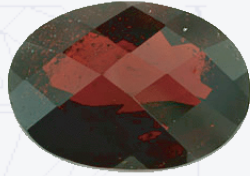

Gem Cards: Set One

Type: Hessonite
Cut: Oval
Size: Tiny
Color: Red
Value: $165 + 6d6$

Value

Tiny Oval-cut Red Hessonite

Type: Indicolite
Cut: Heart
Size: Large
Color: Blue
Harness: Stone
Tongue Gem (MM3)
Value: $1103 + 9d6$

Value

Large Heart-cut Blue Indicolite

Type: Lapis Lazuli
Cut: Marquise
Size: Tiny
Color: Blue
Accent: Green
Value: $398 + 6d6$

Value

Tiny Marquise-cut Green
on Blue Lapis Lazuli

Type: Lazurite
Cut: Natural
Size: Medium
Color: Blue
Value: $421 + 6d6$

Value

Medium Naturally-cut Blue Lazurite

Type: Malachite
Cut: Round
Size: Large
Color: Green
Accent: Black
Harness: Healer's
Gem (MM1)
Value: $506 + 8d6$

Value

Large Round-cut Black
on Green Malachite

Type: Mother-of-Pearl
Cut: Cabochon
Size: Small
Color: Translucent
Harness: Gem of Insight
(MM2)
Value: $60 + 6d6$

Value

Small Cabochon-cut
Translucent Mother-of-Pearl

Type: Morganite
Cut: Pear
Size: Tiny
Color: Pink
Value: $325 + 6d6$

Value

Tiny Pear-cut Pink Morganite

Type: Moss Agate
Cut: Uncut
Size: Medium
Color: Green
Accent: White
Value: $176 + 5d6$